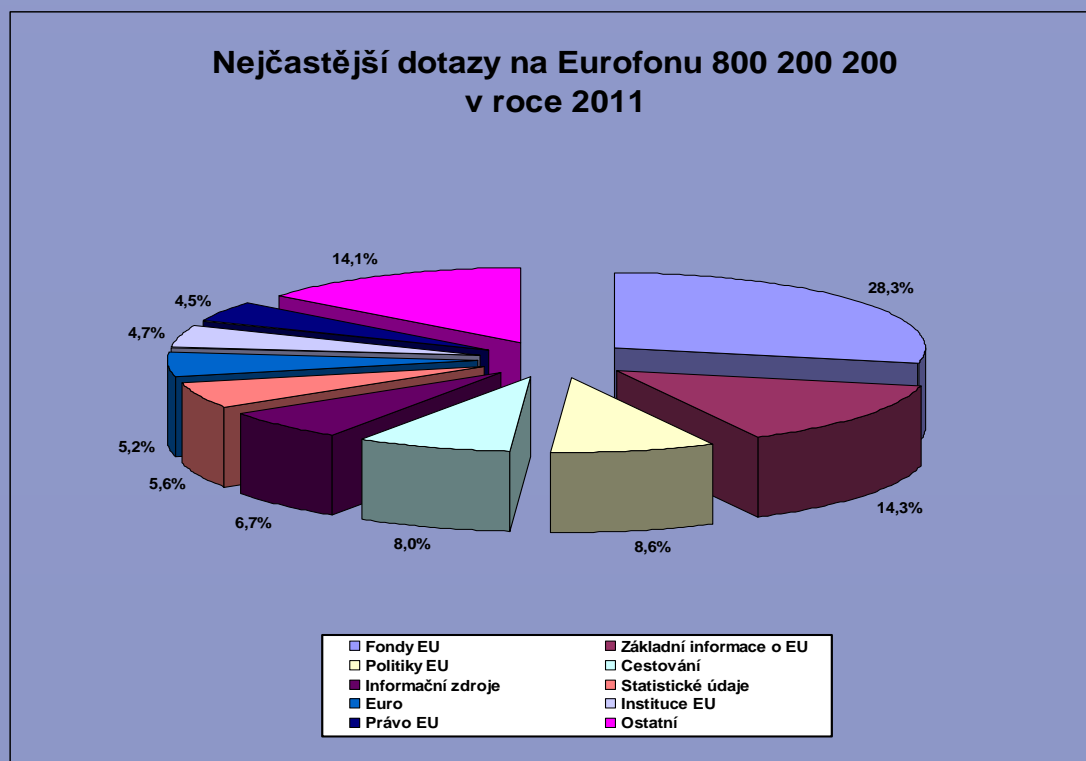

Eurofon

- Bezplatná telefonní linka 800 200 200
- Spolupráce s Ministerstvem pro místní rozvoj ČR