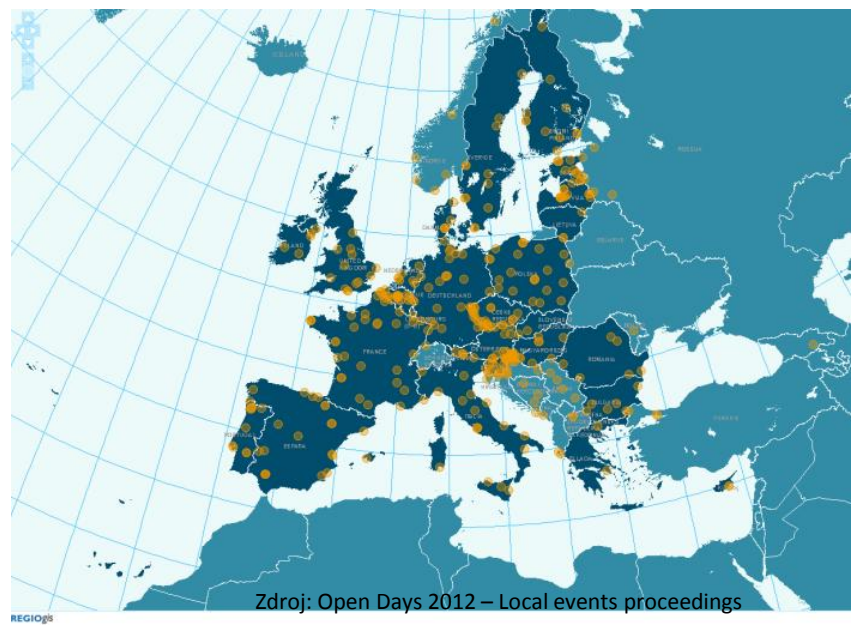

Europe in my region|city

Europe's regions and cities taking off for 2020

Vendula Raymova
Director and chief executive
Bohemia EU Planners Ltd.
Brussels office
Mobile: BE +32 495 244 175, CZ +420 739 356 856
raymova@bohemiaeuplanners.eu
www.bohemiaeuplanners.eu
<http://www.facebook.com/BohemiaEUPlanners>